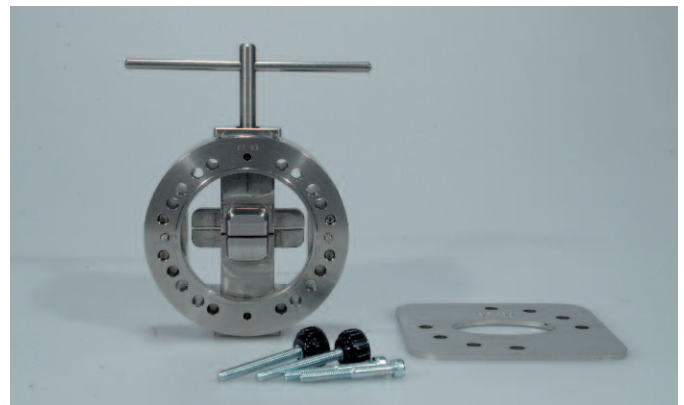

DATA SHEET

Premium connector for waveguides

Kabelwerk | **EUPEN** AG

Rev.: 05/2023-06-14

cable

EU 63 Elliptical Waveguide

CONNECTOR

FLANGE TYPE

PDR 70
CPR 137-G

Electrical characteristics

- **Frequency range** GHz 5.800 - 7.125
- **VSWR** (gated measurement) < 1.03

Mechanical characteristics

- **Total length "L"** mm (in) 117 (4.61)
- **Length of transformer section "A"** mm (in) 85 (3.35)
- **Largest dim. across "W"** mm (in) 86 (3.40)
- **Weight** kg (lb) 0.79 (1.75)

- **Max pressure** Bar (psi) 1.25 (18.1)
- **Gas port / Degree of protection** P 1/8" (IP68)
- **Temperature range** °F (°C) -40 / +176 (-40 / +80)
- **Connector material** brass

TOOL

Light-weight handheld flaring tool with saw guide