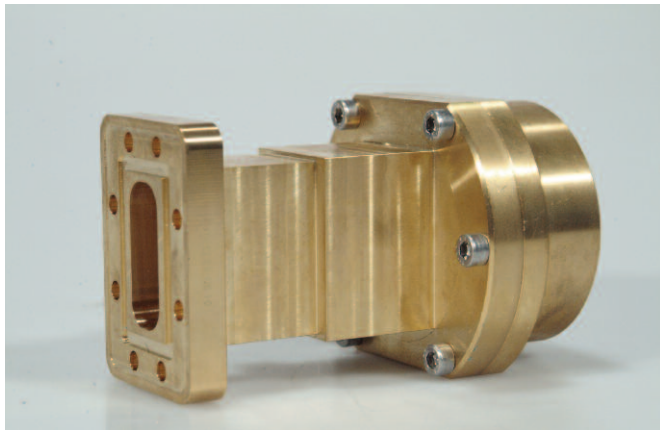

DATA SHEET

Premium connector for waveguides

Kabelwerk | **EUPEN** AG

Rev.: 05/2023-06-14

cable

EU 63 Elliptical Waveguide

CONNECTOR

FLANGE TYPE

PDR 70
CPR 137-G

Electrical characteristics

- **Frequency range** GHz 5.800 - 7.125
- **VSWR** (gated measurement) < 1.03

Mechanical characteristics

- **Total length "L"** mm (in) 117 (4.61)
- **Length of transformer section "A"** mm (in) 85 (3.35)
- **Largest dim. across "W"** mm (in) 86 (3.40)
- **Weight** kg (lb) 0.79 (1.75)

- **Max pressure** Bar (psi) 1.25 (18.1)
- **Gas port / Degree of protection** P 1/8" (IP68)
- **Temperature range** °F (°C) -40 / +176 (-40 / +80)
- **Connector material** brass

TOOL

Light-weight handheld flaring tool with saw guide