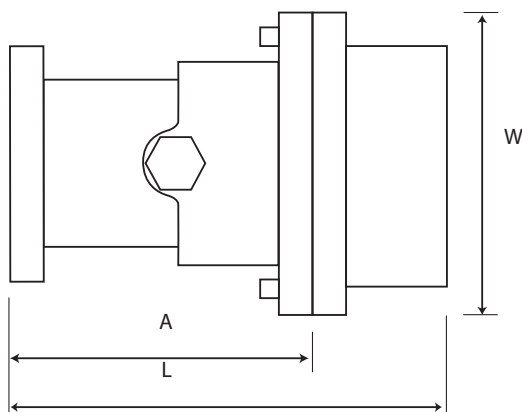

DATA SHEET

Premium connector for waveguides

Kabelwerk | **EUPEN** AG

Rev.: 05/2023-06-14

cable

EU 63 Elliptical Waveguide

CONNECTOR

FLANGE TYPE

PDR 70
CPR 137-G

Electrical characteristics

- **Frequency range** GHz 5.800 - 7.125
- **VSWR** (gated measurement) < 1.03

Mechanical characteristics

- **Total length "L"** mm (in) 117 (4.61)
- **Length of transformer section "A"** mm (in) 85 (3.35)
- **Largest dim. across "W"** mm (in) 86 (3.40)
- **Weight** kg (lb) 0.79 (1.75)

- **Max pressure** Bar (psi) 1.25 (18.1)
- **Gas port / Degree of protection** P 1/8" (IP68)
- **Temperature range** °F (°C) -40 / +176 (-40 / +80)
- **Connector material** brass

TOOL

Light-weight handheld flaring tool with saw guide