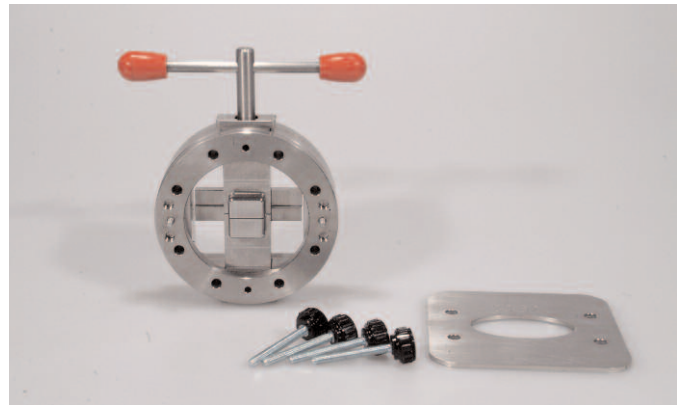

DATA SHEET

Premium connector for waveguides

Kabelwerk | **EUPEN** AG

Rev.: 01/2023-06-14 | **cable**

EU 52 Elliptical Waveguide

CONNECTOR

FLANGE TYPE

Electrical characteristics

- **Frequency range** GHz 5.600 - 6.425
- **VSWR** (gated measurement) < 1.03

Mechanical characteristics

- **Total length "L"** mm (in) 103 (4.06)
- **Length of transformer section "A"** mm (in) 70 (2.76)
- **Largest dim. across "W"** mm (in) 91 (3.58)
- **Weight** kg (lb) 1.75 (3.86)

- **Max pressure** Bar (psi) 1.25 (18.1)
- **Gas port** #8 UNF x 1/8" (20)
- **Temperature range** °F (°C) -40 / +176 (-40 / +80)
- **Connector material** brass

TOOL

Light-weight handheld flaring tool with saw guide

Part numbers

- | | |
|---------------------|------------------------|
| Connector | EU52-P-CPR137-G |
| | EU52-P-PDR70 |
| Flaring Tool | EU-FT52-P |
| ... | |

Ä
Ä