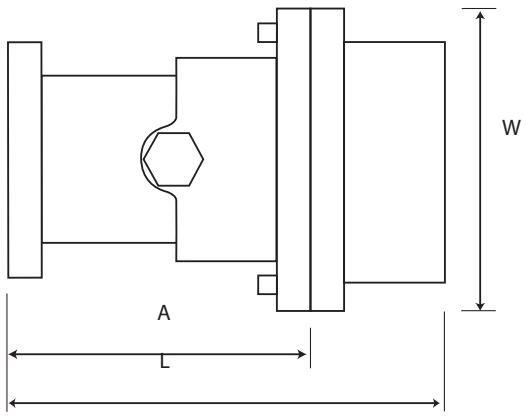

DATA SHEET

Premium connector for waveguides

Kabelwerk | **EUPEN** AG

Rev.: 01/2023-06-14 | **cable**

EU 52 Elliptical Waveguide

CONNECTOR

FLANGE TYPE

Electrical characteristics

- **Frequency range** GHz 5.600 - 6.425
- **VSWR** (gated measurement) < 1.03

Mechanical characteristics

- **Total length "L"** mm (in) 103 (4.06)
- **Length of transformer section "A"** mm (in) 70 (2.76)
- **Largest dim. across "W"** mm (in) 91 (3.58)
- **Weight** kg (lb) 1.75 (3.86)

- **Max pressure** Bar (psi) 1.25 (18.1)
- **Gas port** #8 UNF x 1/8" (20)
- **Temperature range** °F (°C) -40 / +176 (-40 / +80)
- **Connector material** brass

TOOL

Light-weight handheld flaring tool with saw guide