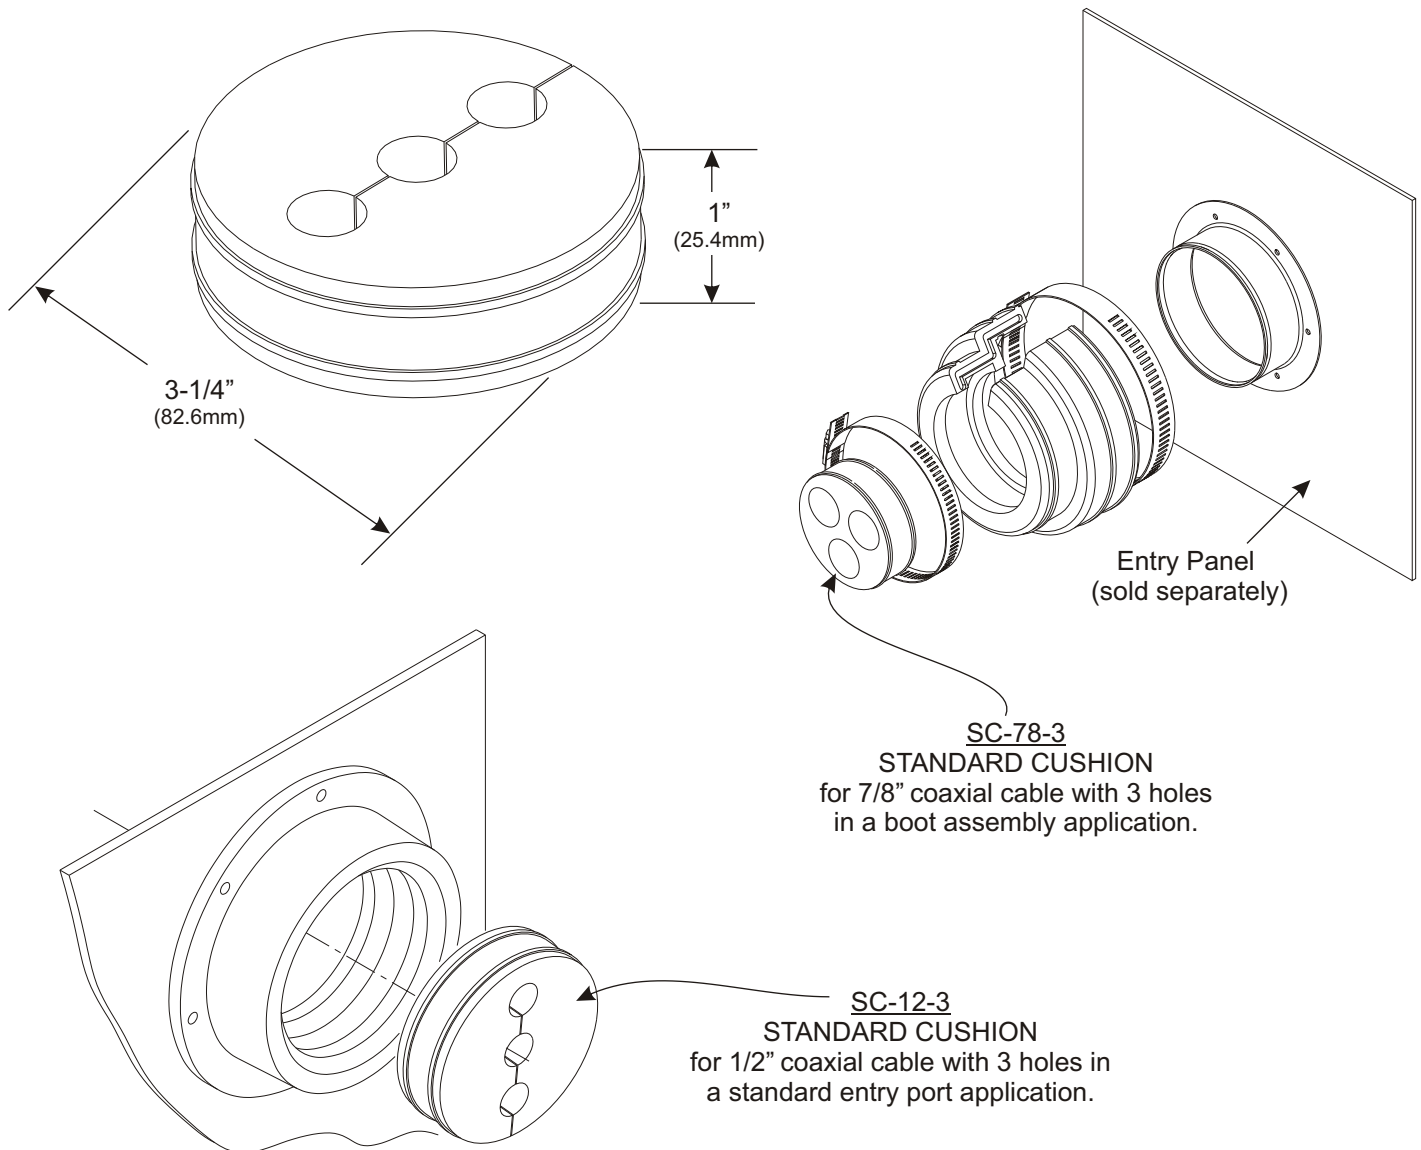

PRODUCT REFERENCE SHEET

Standard Cushion Inserts for Coaxial Cable Applications

1214 PR L (Pg. 1 of 3)

PRODUCT DESCRIPTION

Standard Cushion Inserts provide a weather tight seal around coaxial cable or elliptical waveguide when penetrating building walls or equipment bulkheads. SC-series cushions can be ordered individually, in boot assemblies, or with cushion hanger assembly kits to meet any application requirements. Standard cushion inserts are constructed from UV-resistant EPDM rubber which is durable in extreme temperatures and harsh environmental conditions.

TYPICAL APPLICATIONS